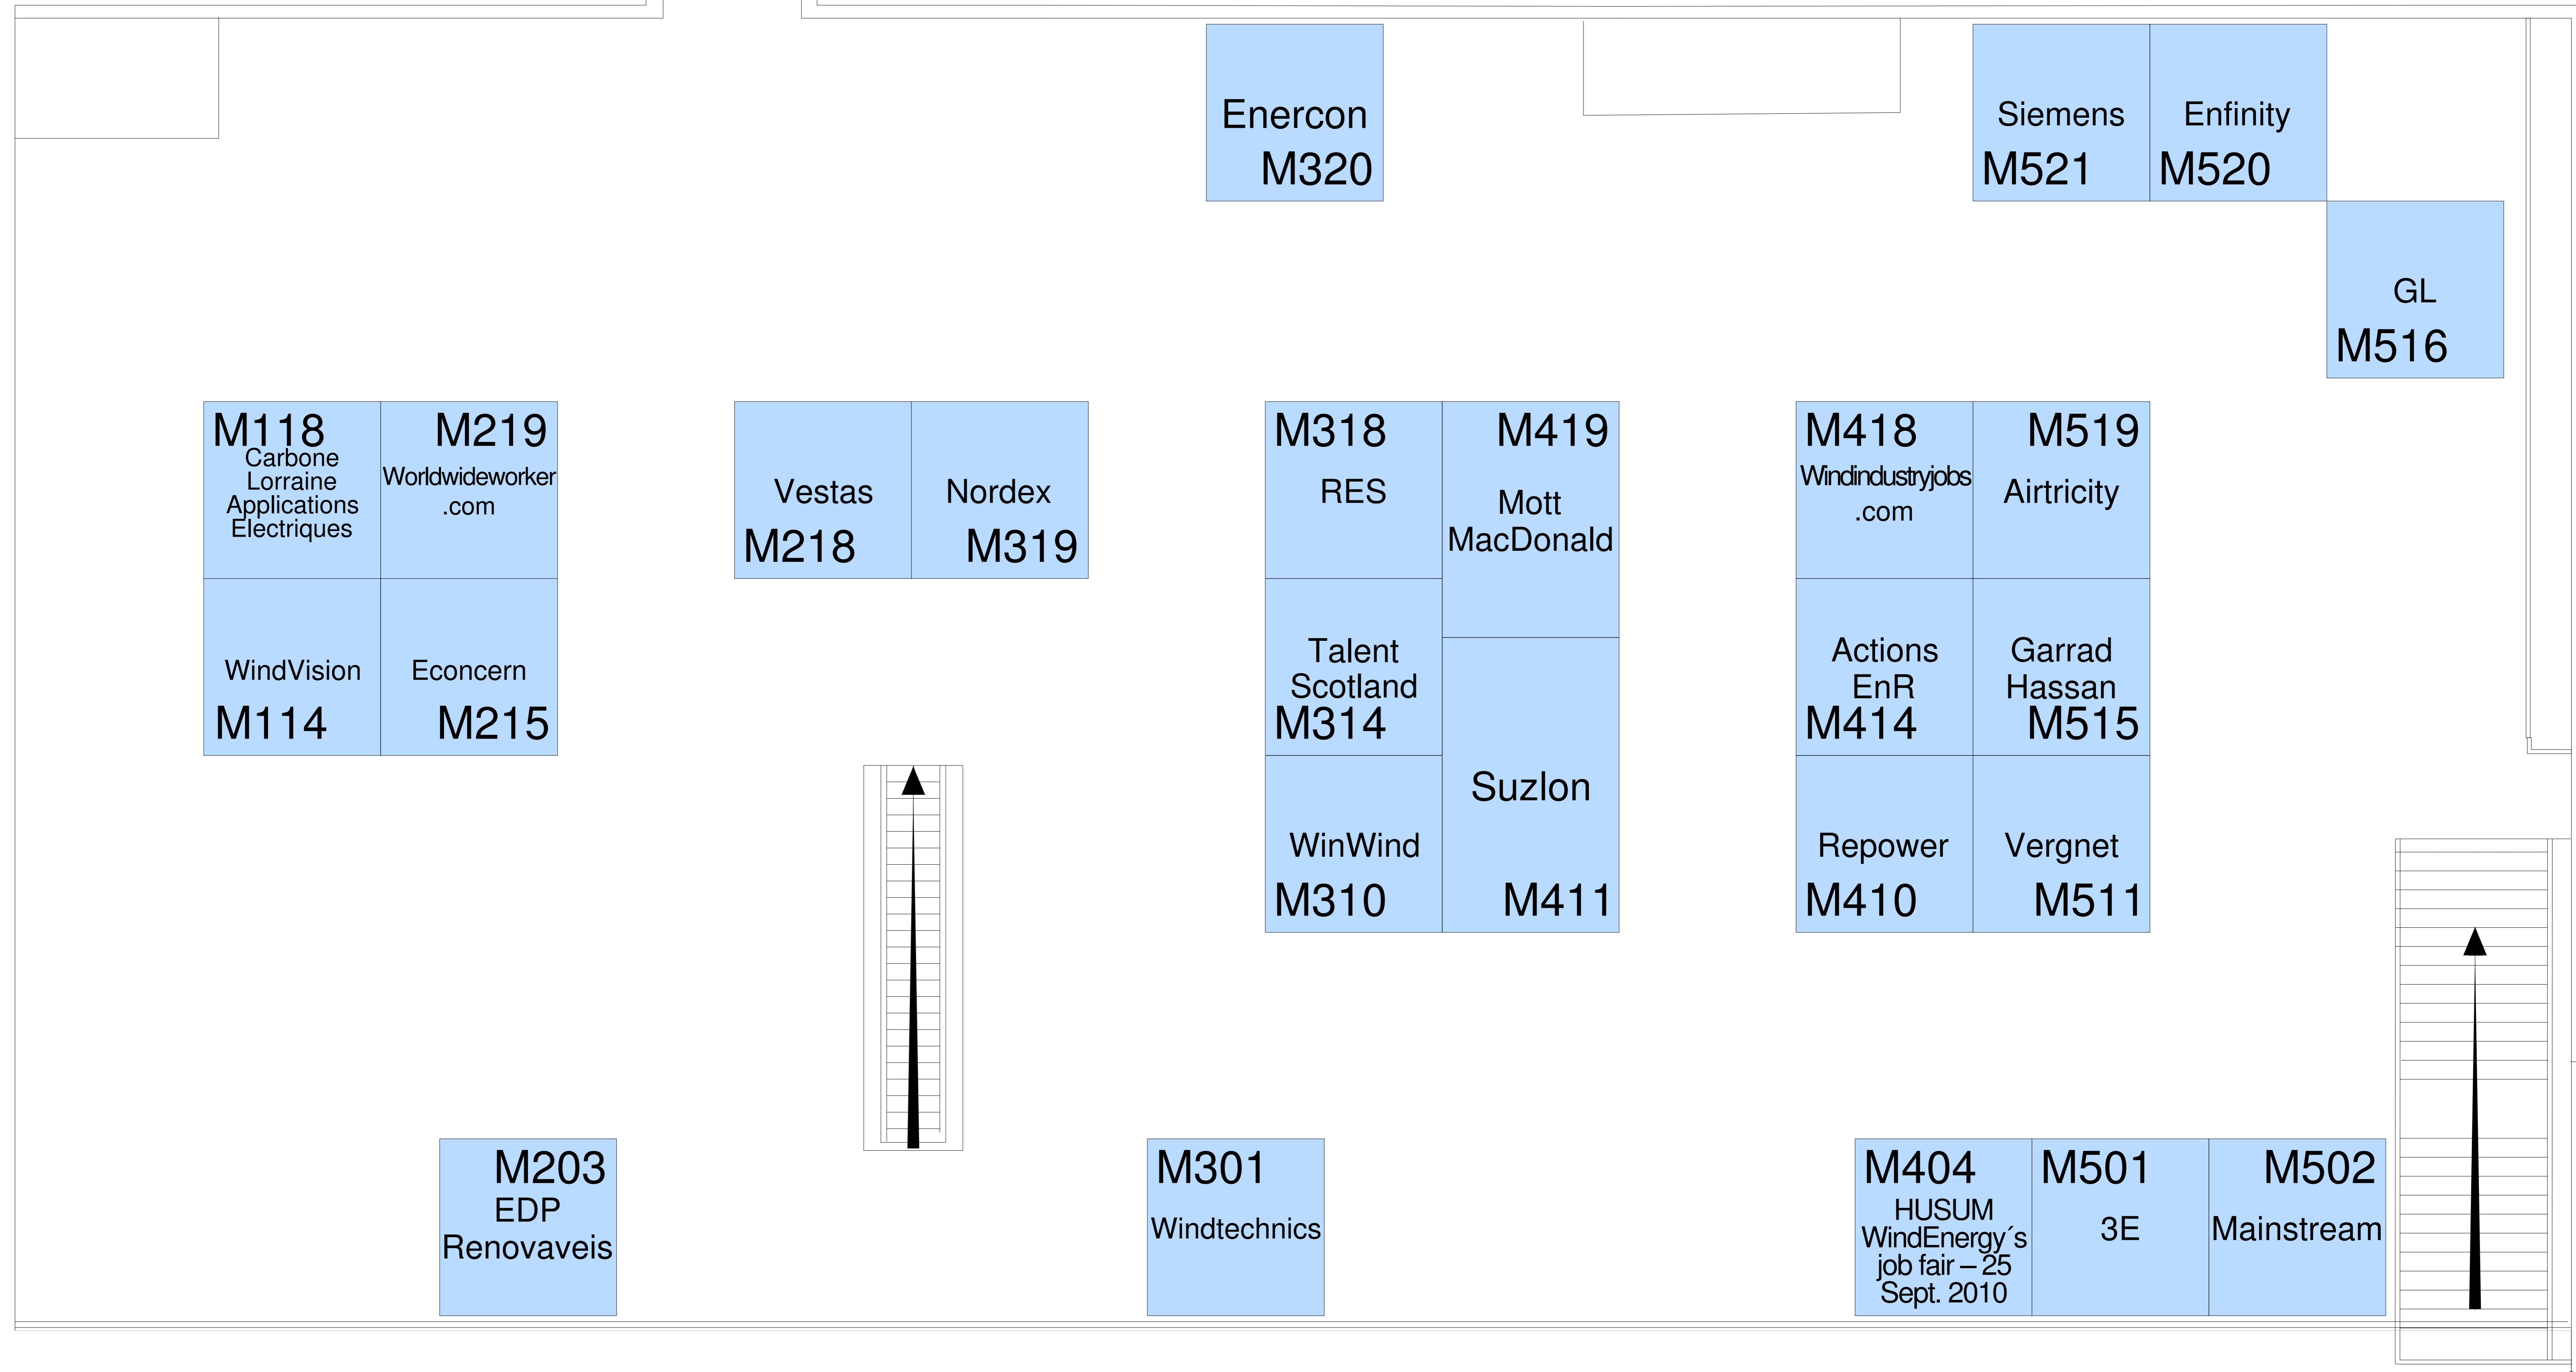

EWEC 2009 Job Fair
Marseille, France
16 March 2009
Parc Chanot Marseille

DRAWN BY
RESOLUTION
EVENT TECHNOLOGY
18-22 Albert Street, Fleet,
Hampshire, GU51 3RJ
T +44(0)1252 811163